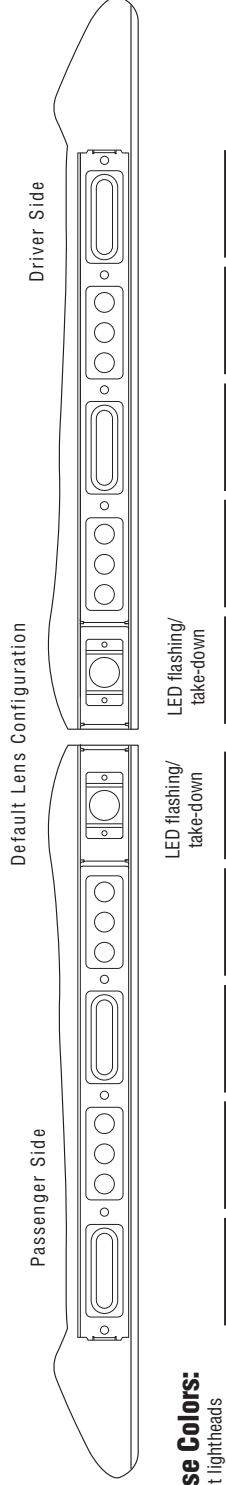

Ordering Information: Company Name _____

PO# _____

Choose Model: Eight Lamps and Two LED Flashing/Take-Downs (one in each housing) in a two piece housing, with see-through mirrored shroud on driver's side only

_____ **IM06UF8** Chevy Impala 2005-2012

_____ **IM13UF8** Chevy Silverado, Suburban & Tahoe 2008-2012

_____ **IM35UF8** Dodge Charger 2011-2012

_____ **IM38UF8** Ford Taurus 2011-2012 & Ford Police Interceptor 2013

Choose Colors:
Eight lightheads

Interior Lighting Package:

Insert number of each color of LED lighthead. No charge when ordered with lightbar. Replace symbols $ with the quantity of each color of each 6-LED lighthead. Order of colors is red, blue, amber. For white, contact factory.

IZP _____ **00** (IZP$$$00) Low profile 6-LED lamps

examples:

IZP44000 = 4 red & 4 blue modules

IZP08000 = 8 blue modules

IZP26200 = 2 red, 6 blue & 2 amber modules