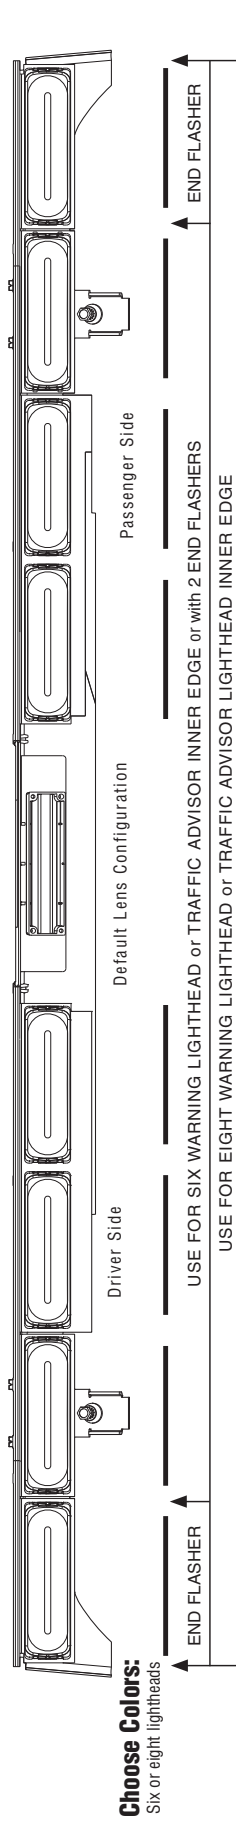

Dodge Charger, 2011-2012

- _____ **IZ35LR8** Eight Lamp, Programmable for Warning or 8 lamp Traffic Advisor
- _____ **IZ35LR86** Six Lamp Traffic Advisor with 2 End Flashers 1116.00
- _____ **IZ35LRZ** Ten Lamp, Programmable for Warning or 8 lamp Traffic Advisor
- _____ **IZ35LRZ6** Six Lamp Traffic Advisor with Four End Flashers
- _____ **IZ35LRZ8** Eight Lamp Traffic Advisor with Two End Flashers

Ford Taurus, 2011-2012, and Police Interceptor, 2013

- _____ **IZ38LR8** Eight Lamp, Programmable for Warning or 8 lamp Traffic Advisor
- _____ **IZ38LR86** Six Lamp Traffic Advisor with 2 End Flashers
- _____ **IZ38LRZ** Ten Lamp, Programmable for Warning or 8 lamp Traffic Advisor
- _____ **IZ38LRZ6** Six Lamp Traffic Advisor with Four End Flashers
- _____ **IZ38LRZ8** Eight Lamp Traffic Advisor with Two End Flashers

Interior Lighting Package 6 or 8 Linear-LED modules, insert colors. No charge when ordered with lightbar. Replace $ symbols with the quantity required; order of colors is red, blue, amber. For white, contact factory.

For IZ Series: IZP _____ 00 (IZP$$$$00) Low profile Linear-LED lamps

example: **IZP33200** = 3 red, 3 blue & 2 amber   example: **IZP33000** = 3 red, 3 blue
IZP44000 = 4 red, 4 blue
IZP16100 = 1 red, 6 blue & 1 amber

IZP$$$$0 NEW Low-Profile 6-LED Lamps, Insert number of each color of LED lighthead, No Charge When Ordered with Inner Edge®

Choose Colors:
Six or eight lightheads

Choose Colors:
Six or Ten lightheads