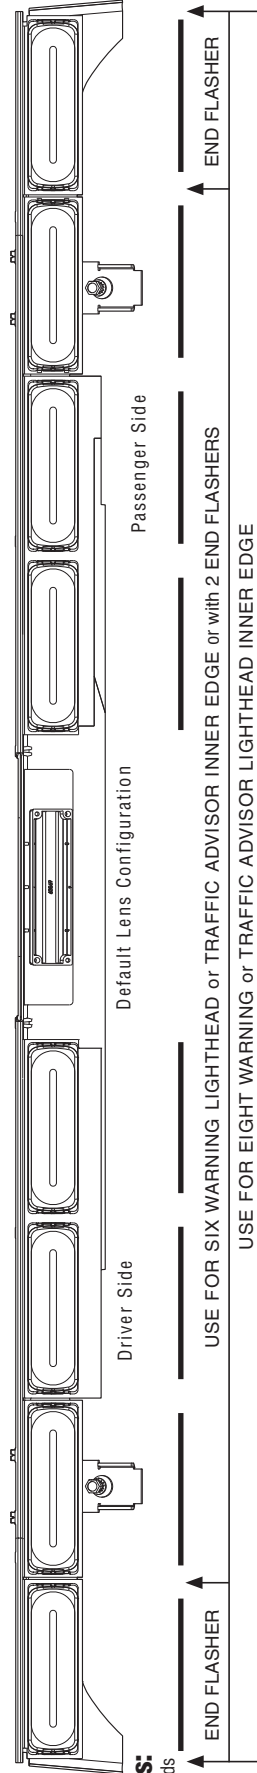

Ordering Information: Company Name _____

PO# _____

Choose Model Rear Facing Lower Level: Six or eight LIN6 Linear-LED Modules with Programmable Warning or Traffic Advisor in a one piece housing

Chevy Impala 2005-2012

- _____ **I06LR6L** Six lamp, programmable for warning or six lamp Traffic Advisor
- _____ **I06LR8L** Eight lamp, programmable for warning or eight lamp Traffic Advisor
- _____ **I06LR8LT** Six lamp Traffic Advisor with two end flashers

Dodge Charger 2011-2012

- _____ **I35LR6L** Six lamp, programmable for warning or six lamp Traffic Advisor
- _____ **I35LR8L** Eight lamp, programmable for warning or eight lamp Traffic Advisor
- _____ **I35LR8LT** Six lamp Traffic Advisor with two end flashers

Interior Lighting Package 6 or 8 Linear-LED modules, insert colors. No charge when ordered with lightbar. Replace **S** symbols with the quantity required; order of colors is red, blue, amber. For white, contact factory.

For I06LR Only

ILP _____ **00** (ILP$$$00) Low profile Linear-LED lamps

For I35LR Series Only

IEP _____ **00** (IEP$$$00) Low profile Linear-LED lamps

example: **ILP33200** = 3 red, 3 blue and 2 amber

example: **ILP44000** = 4 red, 4 blue

example: **IEP33000** = 3 red, 3 blue

example: **IEP08000** = 8 blue

example: **IEP16100** = 1 red, 6 blue and 1 amber

Choose Colors:
Six or eight lightheads