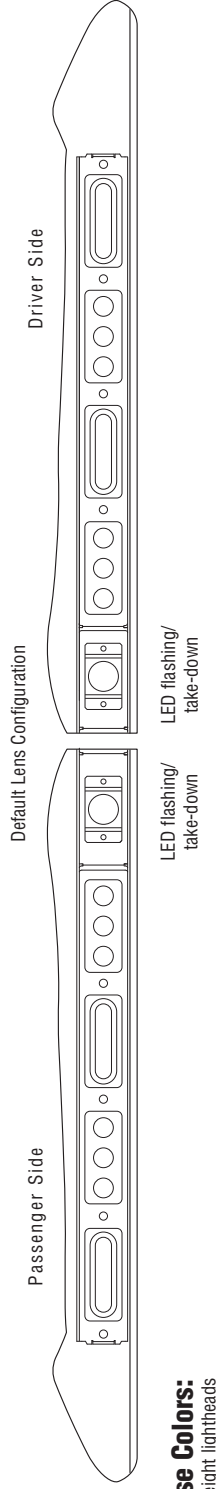

Inner Edge® WORKSHEET

Upper Front Low Profile

3-LED Super-LED® with Take-Down(s)

Ordering Information: Company Name _____

PO# _____

Two versions available –

Choose Model: With four lamps, single passenger side housing (only) with one LED flashing/take-down

____ **I37UF4P** Chevy Caprice 2011-2012

____ **I06UF4P** Chevy Impala 2005-2012

____ **I13UF4P** Chevy Suburban, Tahoe & Silverado 2008-2012

____ **I35UF4P** Dodge Charger 2011-2012

____ **I08UF4P** Ford Expedition 2011

____ **I34UF4P** Ford Explorer 2011 & Ford Utility Interceptor 2013

____ **I38UF4P** Ford Taurus 2011-2012 & Ford Police Interceptor 2013

____ **I39UF4P** Ford F250/F350 2012

Choose Model: With eight lamps, two piece, individual driver and passenger side housings with two LED flashing/take-downs (one per housing)

____ **I37UF8** Chevy Caprice 2011-2012

____ **I06UF8** Chevy Impala 2005-2012

____ **I13UF8** Chevy Suburban, Tahoe & Silverado 2008-2012

____ **I35UF8** Dodge Charger 2011-2012

____ **I08UF8** Ford Expedition 2006-2011

____ **I34UF8** Ford Explorer 2011-2012 & Ford Utility Interceptor 2013

____ **I38UF8** Ford Taurus 2011-2012 & Ford Police Interceptor 2013

____ **I39UF8** Ford F250/F350 2012

Choose Colors:
Four or eight lightheads

Interior Lighting Package:

Insert number of each color of LED lighthead. No charge when ordered with lightbar. Replace symbols $ with the quantity of each color of each 3-LED lighthead. Order of colors is red, blue, amber. For white, contact factory.

IUP ____ **00** (IUP$$$00) Low profile 3-LED lamps

examples:

IUP44000 = 4 red & 4 blue modules

IUP08000 = 8 blue modules

IUP26200 = 2 red, 6 blue & 2 amber modules

WHELEN®
ENGINEERING COMPANY, INC.

"ENGINEERS FOR THE EMERGENCY WARNING INDUSTRY"

51 Winthrop Road Chester, CT 06412-0684 • Phone 860-526-9504 • Fax 860-526-4078 • www.whelen.com

12486C-031212