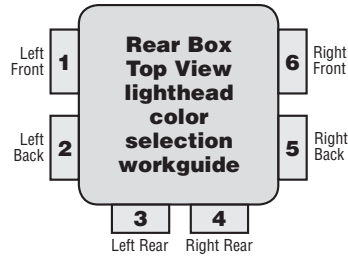

Choose Colors 1 2 3 4 5 6

Copy to order

Insert Number of Systems Required

Qty (Check & fill in colors to order)

- ___ M4B6R ..... M4B6R Right/Curbside opening
- ___ M4B6 ..... Replace the "R" in above model with an "L" for Left/Roadside or "B" for Rear/Back box opening
- ___ M4 ..... Insert colors of lighthead on rear box
  Choose lighthead Colors: **A**=Amber, **B**=Blue, **R**=Red, **C**=White/Clear or **Split colors**: **J**=Red/Blue, **K**=Red/Amber, **M**=Blue/Amber, **D**=Red/Clear
- ___ M04Z ..... Windshield light array for 2000-2009 Harley-Davidson® FLHTPI with full faring
- ___ M05Z ..... Windshield light array for 2007-2009 Harley-Davidson Road King
- ___ 2E_00Z_R ..... 4" Round TIR6™ Super-LED® extended lens faring light; specify color in model #
- ___ 2E_00Z_R ..... 4" Round TIR6 Super-LED extended lens faring light; specify color in model #
- ___ 50_03Z_R ..... 500 Series TIR6 Super-LED; specify color in model #, requires M1FNDR
- ___ 50_03Z_R ..... 500 Series TIR6 Super-LED; specify color in model #, requires M1FNDR
- ___ 2 each M1FNDR ..... Fender mounting kit for one 500 Series TIR6 Super-LED for use with 50*03Z*R
- ___ M2FNDR ..... Fender mounting kit for use with two LINZ6s, RS*02ZCRs or RS*03ZCRs
- ___ M4BSEP ..... Substitute separation plate with battery hole for standard solid plate, includes battery hold downs for M4B6 series
- ___ M1BATT ..... Motorcycle gel battery, requires M4BSEP separation plate, purchased separately
- ___ M4B6CHRG ..... Battery charger, includes 120 VAC receptacle, factory installed and for M4B6 system only
- ___ M1GROUND ..... Ground plane
- ___ SA350MH ..... 100 watt speaker with Harley-Davidson® wiring harness
- ___ WS321 ..... 100 watt siren with Harley-Davidson harness
- ___ WSMIC321 ..... Microphone for WS321
- ___ WS321B9 ..... Siren amplifier mounting bracket for 2008-2009 model years