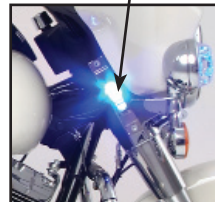

Optional model RBKTHD3, rear saddle bag crash bar mounting bracket kit for two TIR3, LIN3 or LINZ6 horizontal mount lighthead

Optional model RBKTHD1, windshield mounting bracket kit for one TIR3 vertical mount lighthead