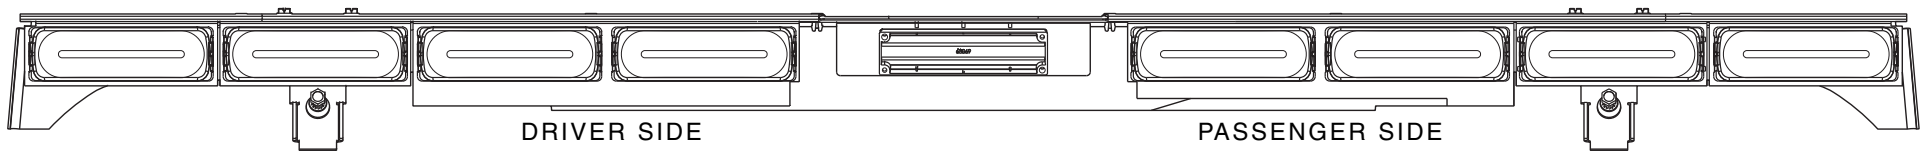

Rear Inner Edge® LIN6 Linear-LED®

W O R K S H E E T

Company Name _____ PO# _____

Rear Upper or Lower Rear Interior Lightbar includes Six/Eight Linear-LED® Modules and Mounting Kit.

CHOOSE COLORS - Six or Eight Lighthoods

U S E F O R S I X L I G H T H E A D B A R

CHOOSE MODEL, UPPER REAR

- ___ **I02UR8L** 2005-1/2 to 2009 Ford Crown Victoria, programmable for warning or eight lamp Traffic Advisor™.
- ___ **I02UR8LT** 2005-1/2 to 2009 Ford Crown Victoria, six lamp Traffic Advisor with two end flashers.