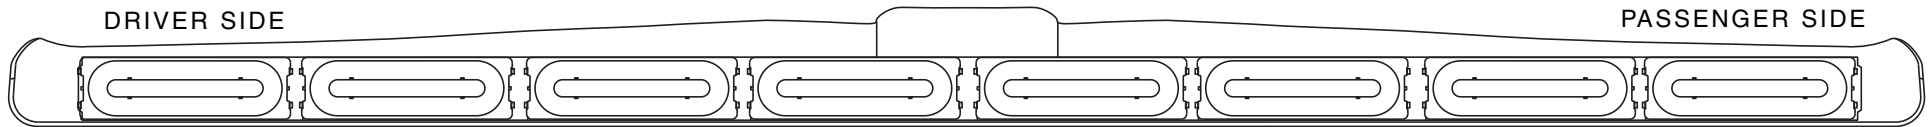

Rear Inner Edge® LIN6 Linear-LED®

W O R K S H E E T

Company Name _____ PO# _____

Rear Upper or Lower Rear Interior Lightbar includes Six/Eight Linear-LED® Modules and Mounting Kit.

CHOOSE COLORS - Six or Eight Lighthoods

U S E F O R S I X L I G H T H E A D B A R

CHOOSE MODEL, UPPER REAR

- ___ **I02UR8L** 2005-1/2 to 2009 Ford Crown Victoria, programmable for warning or eight lamp Traffic Advisor™.
- ___ **I02UR8LT** 2005-1/2 to 2009 Ford Crown Victoria, six lamp Traffic Advisor with two end flashers.

CHOOSE COLORS - Six or Eight Lighthoods

U S E F O R S I X L I G H T H E A D B A R

CHOOSE MODEL, LOWER REAR

- ___ **I02LR6L** 2005-1/2 to 2009 Ford Crown Victoria, programmable for warning or six lamp Traffic Advisor.
- ___ **I02LR8L** 2005-1/2 to 2009 Ford Crown Victoria, programmable for warning or eight lamp Traffic Advisor.
- ___ **I02LR8LT** 2005-1/2 to 2009 Ford Crown Victoria, six lamp Traffic Advisor with two end flashers.
- ___ **I06LR6L** 2005-2009 Chevy Impala, programmable for warning or six lamp Traffic Advisor.
- ___ **I06LR8L** 2005-2009 Chevy Impala, programmable for warning or eight lamp Traffic Advisor.
- ___ **I06LR8LT** 2005-2009 Chevy Impala, six lamp Traffic Advisor with two end flashers.
- ___ **I07LR6L** 2006-2009 Dodge Charger, programmable for warning or six lamp Traffic Advisor.
- ___ **I07LR8L** 2006-2009 Dodge Charger, programmable for warning or eight lamp Traffic Advisor.
- ___ **I07LR8LT** 2006-2009 Dodge Charger, six lamp Traffic Advisor with two end flashers.