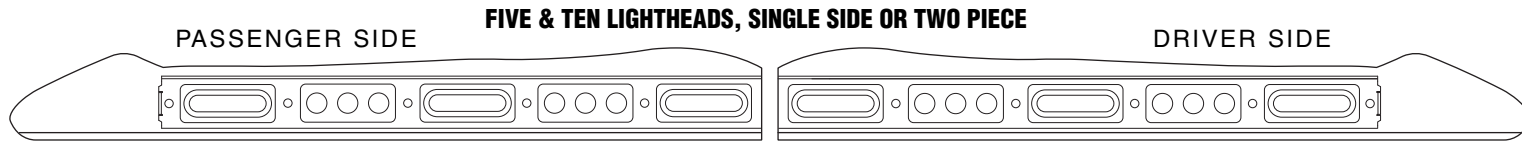

Upper Front Low Profile Inner Edge® 3-LED Super-LED®, without Take-Downs **WORKSHEET**

Company Name _____ PO# _____

CHOOSE COLORS

INTERIOR LOW PROFILE LIGHTBAR, INCLUDES A CHOICE OF FIVE OR TEN SUPER-LED LIGHTHEADS AND MOUNTING HARDWARE.

Choose Model: Inner Edge low profile 3-LED upper front series interior lightbar, Super-LED lightheads and mounting hardware. Diagram above shows the default lens configuration. Includes extra TIR3™ & LIN3™ lenses for customization, low power, Scan-Lock™ flash patterns and mounting kit, standard (California pattern included).

For 2005-2009 Chevy Impala Only

- _____ **I06UF5P** Five 3-LED lamps, upper front passenger side unit (no take-down)
- _____ **I06UFZ** Ten 3-LED lamps, upper front unit, two piece, individual driver and passenger side units (no take-down)

For 2005-2008 Dodge Magnum and 2006-2009 Charger Only

- _____ **I07UF5P** Five 3-LED lamps, upper front passenger side unit (no take-down)
- _____ **I07UFZ** Ten 3-LED lamps, upper front unit, two piece, individual driver and passenger side units (no take-down)

For 2006-2009 Ford Expedition Only

- _____ **I08UF5P** Five 3-LED lamps, upper front passenger side unit (no take-down)
- _____ **I08UFZ** Ten 3-LED lamps, upper front unit, two piece, individual driver and passenger side units (no take-down)

For 2005-1/2 to 2010 Ford Crown Victoria Only

- _____ **I10UF5P** Five 3-LED lamps, upper front passenger side unit (no take-down)
- _____ **I10UFZ** Ten 3-LED lamps, upper front unit, two piece, individual driver and passenger side units (no take-downs)

For 2006-2008 Ford F150 Only

- _____ **I11UF5P** Five 3-LED lamps, upper front passenger side unit (no take-down)
- _____ **I11UFZ** Ten 3-LED lamps, upper front unit, two piece, individual driver and passenger side units (no take-downs)

For 2007-2009 Chevy Suburban and a 2007-2010 Chevy Tahoe Only

- _____ **I13UF5P** Five 3-LED lamps, upper front passenger side unit (no take-down)
- _____ **I13UFZ** Ten 3-LED lamps, upper front unit, two piece, individual driver and passenger side units (no take-downs)

For 2007-2009 Ford Explorer Only

- _____ **I14UF5P** Five 3-LED lamps, upper front passenger side unit (no take-down)
- _____ **I14UFZ** Ten 3-LED lamps, upper front unit, two piece, individual driver and passenger side units (no take-downs)

For 2006-2009 Chevy Silverado Only

- _____ **I15UF5P** Five 3-LED lamps, upper front passenger side unit (no take-downs)
- _____ **I15UFZ** Ten 3-LED lamps, upper front unit, two piece, individual driver and passenger side units (no take-downs)

For 2007-2009 Dodge Durango and Chrysler Aspen Only

- _____ **I16UF5P** Five 3-LED lamps, upper front passenger side unit (no take-down)
- _____ **I16UFZ** Ten 3-LED lamps, upper front unit, two piece, individual driver and passenger side units (no take-downs)

For 2008-2009 Ford F250/F350 Only

- _____ **I17UF5P** Five 3-LED lamps, upper front passenger side unit (no take-down)
- _____ **I17UFZ** Ten 3-LED lamps, upper front unit, two piece, individual driver and passenger side units (no take-downs)