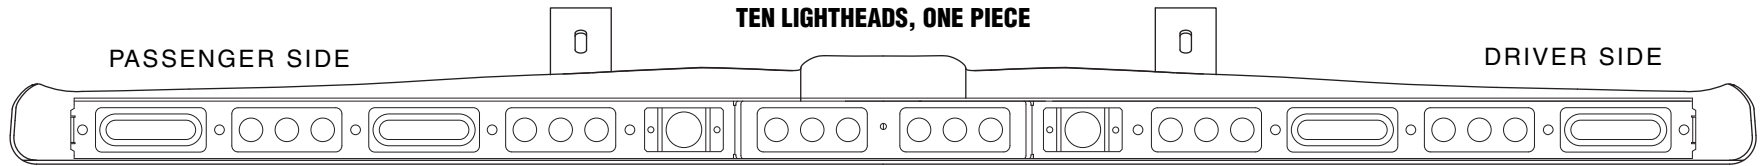

Upper Front Low Profile Inner Edge® with Take-Downs, 3-LED Super-LED®

WORKSHEET

Company Name _____ PO# _____

CHOOSE COLORS

_____ TAKE-DOWN _____ TAKE-DOWN _____

INTERIOR LOW PROFILE LIGHTBAR, INCLUDES A CHOICE OF TEN SUPER-LED LIGHTHEADS AND MOUNTING HARDWARE.

Choose Model: Inner Edge low profile 3-LED upper front unit series. Diagram above shows the default lens configuration. Customize light dispersion by using the extra TIR3™ and Linear (LIN3™) lenses supplied. Low power, Scan-Lock™ flash patterns and mounting kit, standard (California pattern included).

For 2005-1/2 to 2010 Ford Crown Victoria Only

___ **I09UFZ** Ten 3-LED lamps, upper front unit, one piece with LED take-downs