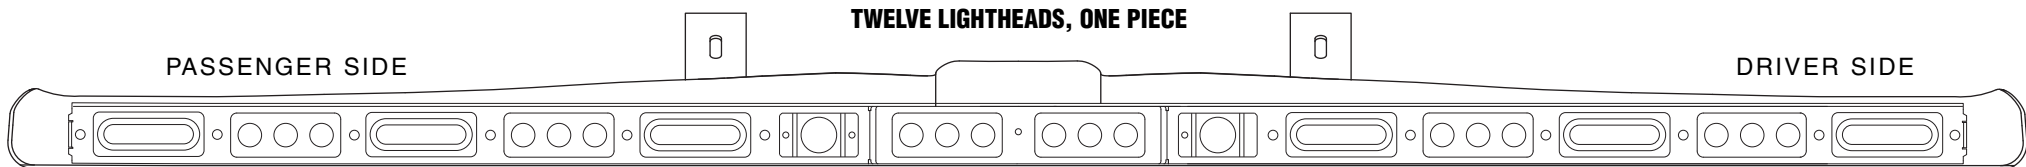

CHOOSE COLORS

_____ TAKE-DOWN _____ TAKE-DOWN _____

INTERIOR LOW PROFILE LIGHTBAR, INCLUDES A CHOICE OF TWELVE SUPER-LED LIGHTHEADS AND MOUNTING HARDWARE.

Choose Model: Inner Edge low profile 3-LED upper front unit series. Diagram above shows the default lens configuration. Customize light dispersion by using the extra TIR3 and Linear (LIN3) lenses supplied. Low power, Scan-Lock flash patterns and mounting kit, standard (California pattern included).

For 2005-1/2 to 2010 Ford Crown Victoria Only

___ **I09UFX** Twelve 3-LED lamps, upper front unit, one piece with LED take-downs

INTERIOR LIGHTING PACKAGE - Insert number of each color of LED lighthouse, no charge when ordered with Inner Edge. Replace symbols § with the quantity of each color of each 3-LED lighthouse. Order of colors is red, blue, amber and white. Insert number of each Super-LED color. For white, contact factory.

___ **IUP** _____ (IUP§§§00) Low profile 3-LED lamps. examples: **IUP44000** = 4 red & 4 blue modules
IUP0Z000 = 10 blue modules
IUP0X000 = 12 blue modules

WHELEN®
ENGINEERING COMPANY, INC.

ENGINEERS FOR THE EMERGENCY WARNING INDUSTRY

51 Winthrop Road
Chester, CT 06412-0684
Phone: 860-526-9504 Fax: 860-526-4078
www.whelen.com