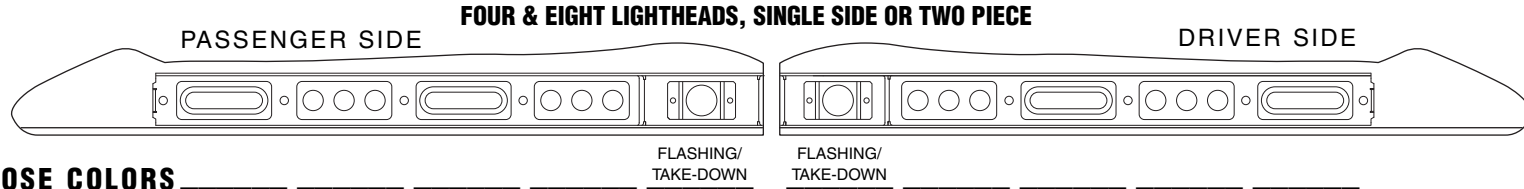

# Upper Front Low Profile Inner Edge<sup>®</sup> with Take-Down(s), 3-LED Super-LED<sup>®</sup>

## CHOOSE COLORS

**INNER EDGE INTERIOR LOW PROFILE LIGHTBAR, INCLUDES A CHOICE OF FOUR OR EIGHT SUPER-LED LIGHTHEADS AND MOUNTING HARDWARE.**

**Choose Model:** Inner Edge low profile 3-LED upper front unit series. Diagram above shows the default lens configuration. Customize light dispersion by using the extra TIR3<sup>™</sup> and Linear (LIN3<sup>™</sup>) lenses supplied.