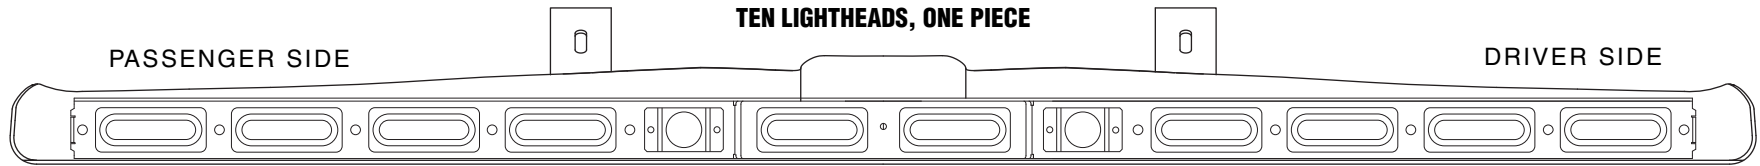

WORKSHEET

Company Name _____ PO# _____

CHOOSE COLORS _____ TAKE-DOWN _____ TAKE-DOWN _____

INTERIOR LOW PROFILE LIGHTBAR, INCLUDES A CHOICE OF TEN SUPER-LED LIGHTHEADS AND MOUNTING HARDWARE.

Choose Model: Inner Edge low profile 6-LED upper front unit series. Low power, Scan-Lock™ flash patterns and mounting kit, standard (California pattern included).