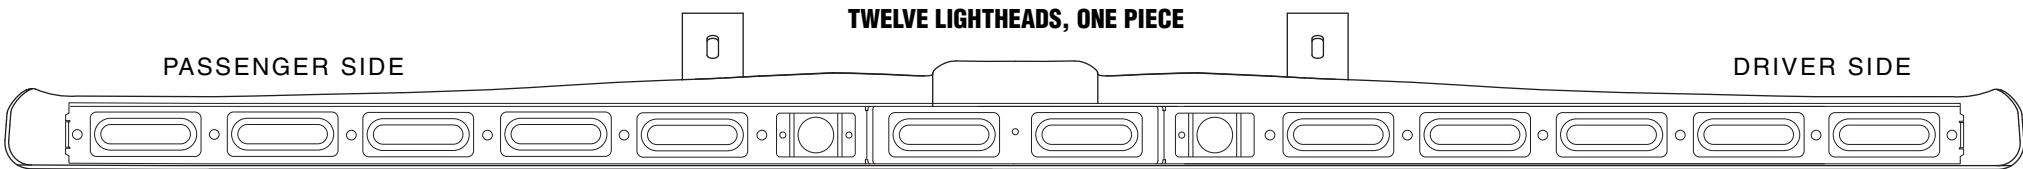

CHOOSE COLORS _____ TAKE-DOWN _____ TAKE-DOWN _____

INTERIOR LOW PROFILE LIGHTBAR, INCLUDES A CHOICE OF TWELVE SUPER-LED LIGHTHEADS AND MOUNTING HARDWARE.

Choose Model: Inner Edge low profile 6-LED upper front unit series. Low power, Scan-Lock flash patterns and mounting kit, standard (California pattern included).

For 2005-1/2 to 2010 Ford Crown Victoria Only

____ **IZ09UFX** Twelve 6-LED lamps, upper front unit, one piece with LED take-downs

INTERIOR LIGHTING PACKAGE - Insert number of each color of LED lighthouse, no charge when ordered with Inner Edge. Replace symbols § with the quantity of each color of each 6-LED lighthouse. Order of colors is red, blue, amber and white. Insert number of each Super-LED color. For white, contact factory.

____ **IZP** _____ (IZP§§§00) Low profile 6-LED lamps. examples: **IZP44000** = 4 red & 4 blue modules
IZP0Z000 = 10 blue modules
IZP0X000 = 12 blue modules

WHELEN®
ENGINEERING COMPANY, INC.
ENGINEERS FOR THE EMERGENCY WARNING INDUSTRY

51 Winthrop Road
Chester, CT 06412-0684
Phone: 860-526-9504 Fax: 860-526-4078
www.whelen.com