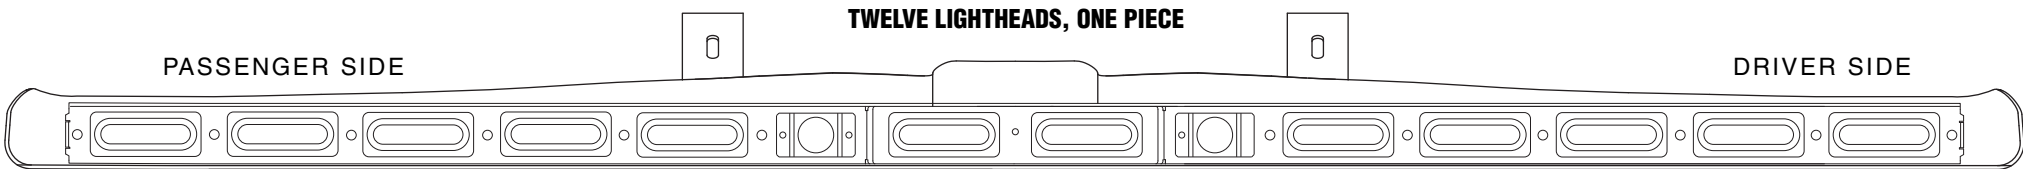

CHOOSE COLORS

_____ TAKE-DOWN _____ TAKE-DOWN _____

INTERIOR LOW PROFILE LIGHTBAR, INCLUDES A CHOICE OF FOUR OR EIGHT SUPER-LED LIGHTHEADS AND MOUNTING HARDWARE.

Choose Model: Inner Edge low profile 6-LED upper front series with see-through mirrored shroud on driver's side housing only. Super-LED lightheads, includes low power. Scan-Lock flash patterns and mounting hardware, standard.

For 2005-1/2 to 2010 Ford Crown Victoria Only

___ **IM09UFX** Twelve 6-LED lamps, upper front unit, one piece with LED take-downs and see-through mirrored shroud on driver's side only

INTERIOR LIGHTING PACKAGE - Insert number of each color of LED lighthead, no charge when ordered with Inner Edge. Replace symbols § with the quantity of each color of each 3-LED lighthead. Order of colors is red, blue, amber and white. Insert number of each Super-LED color. For white LED modules, contact factory.

___ **IMP** _____ (IMP§§§00) Low profile 6-LED lamps. examples: **IMP44000** = 4 red & 4 blue modules
IMP0Z000 = 10 blue modules
IMP0X000 = 12 blue modules

WHELEN®

ENGINEERING COMPANY, INC.

ENGINEERS FOR THE EMERGENCY WARNING INDUSTRY

51 Winthrop Road
Chester, CT 06412-0684
Phone: 860-526-9504 Fax: 860-526-4078
www.whelen.com