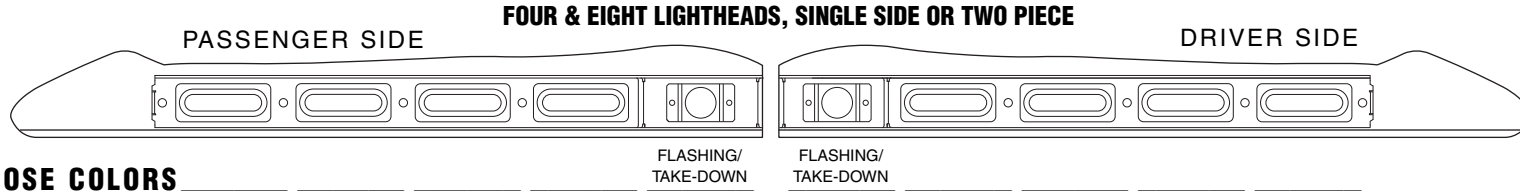

Upper Front Low Profile Inner Edge[®] with Take-Down(s), 6-LED Super-LED[®]

WORKSHEET

Company Name _____ PO# _____

CHOOSE COLORS _____

INTERIOR LOW PROFILE LIGHTBAR, INCLUDES A CHOICE OF FOUR OR EIGHT SUPER-LED LIGHTHEADS AND MOUNTING HARDWARE.

Choose Model: Inner Edge low profile 6-LED upper front unit series.

For 2005-2009 Chevy Impala Only

- _____ **IZ06UF4P** Four 6-LED lamps, upper front passenger side unit, with one led flashing/take-down
- _____ **IZ06UF8** Eight 6-LED lamps, upper front unit for, two piece, individual driver and passenger side units, with two LED flashing/take-downs (one in each housing)