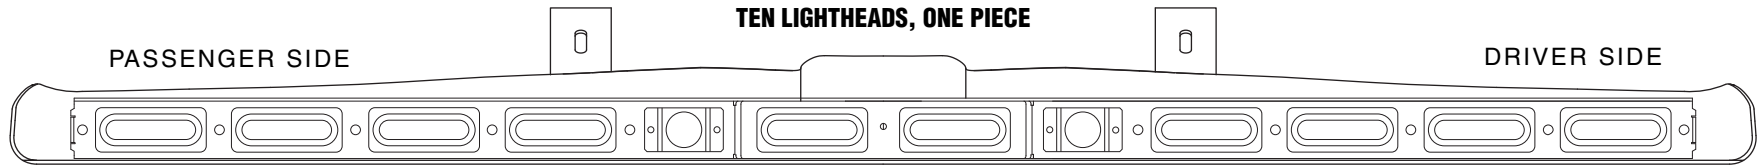

Upper Front Low Profile 6-LED Super-LED® Inner Edge® with mirror shroud & take-downs **WORKSHEET**

Company Name _____ PO# _____

CHOOSE COLORS

_____ TAKE-DOWN _____ TAKE-DOWN _____

INTERIOR LOW PROFILE LIGHTBAR, INCLUDES A CHOICE OF FOUR OR EIGHT SUPER-LED LIGHTHEADS AND MOUNTING HARDWARE.